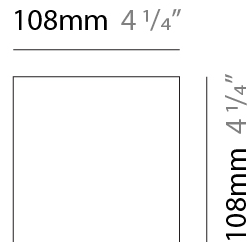

PROJECT	_____
TYPE	_____
SPECIFIER	_____
QUANTITY	_____
DATE	_____

CARTELLO STANDARD SURFACE

D93040

base number

1. To build a product code in our configurator select the specify button on the base model # product page
2. To build a manual product code on this datasheet choose from the options listed below in blue font and add the suffix to the base model #

GENERAL

Series: Cartello
Subseries: Cartello Standard
Brand: Milan
Division: Design
Mounting Type: Surface
Mounting Location: Wall
Subcategory: Up/Down Light

PHYSICAL

Shape: Rectangle
Length (mm): 110
Length (in): 4 ⁵/₁₆
Height (mm): 51
Height (in): 2
Extension (mm): 45
Extension (in): 1 ³/₄
Light Distribution: Direct / Indirect
Weight (kg): 0.41
Weight (lbs): 0.9
Fixture Finish: Metallic Gray
Fixture Material: Aluminum

ELECTRICAL

Number of Lamps: 1
Lamp Type: LED Retrofit
Lamp Shape: T4
Bulb Included: Bulb Not Included
Total Output Wattage (W): 3
Max. Wattage Per Lamp (W): 3
Lamp Base: G9
Input Voltage (V): 120

LED

OPTICAL

RATINGS AND CERTIFICATIONS

Certified By: CSA Certified to UL and CSA Standards
IP rating: IP20

J-Box cover plate included