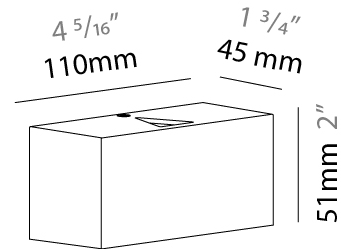

PROJECT	_____
TYPE	_____
SPECIFIER	_____
QUANTITY	_____
DATE	_____

CARTELLO STANDARD SURFACE

D93040

base number

1. To build a product code in our configurator select the specify button on the base model # product page
2. To build a manual product code on this datasheet choose from the options listed below in blue font and add the suffix to the base model #

GENERAL

Series: Cartello
Subseries: Cartello Standard
Partner: Milan
Division: Design
Installation: Surface
Product Type: Wall Surface
Mounting Location: Wall
Light Distribution: Direct / Indirect

PHYSICAL

Shape: Rectangle
Length (mm): 110
Length (in): 4 ⁵/₁₆
Height (mm): 51
Height (in): 2
Extension (mm): 45
Extension (in): 1 ³/₄
Weight (kg): 0.41
Weight (lbs): 0.9
Fixture Finish: Metallic Gray
Fixture Material: Aluminum

ELECTRICAL

Number of Lamps: 1
Lamp Type: LED Retrofit
Lamp Shape: T4
Bulb Included: Bulb Not Included
Total Output Wattage (W): 3
Max. Wattage Per Lamp (W): 3
Lamp Base: G9
Input Voltage (V): 120

LED

OPTICAL

RATINGS AND CERTIFICATIONS

Certified By: CSA Certified to UL and CSA Standards
IP rating: IP20

J-Box cover plate included