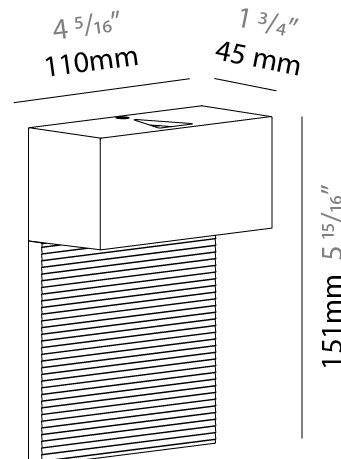

PROJECT	_____
TYPE	_____
SPECIFIER	_____
QUANTITY	_____
DATE	_____

CARTELLO STANDARD SURFACE

D93039

base number

1. To build a product code in our configurator select the specify button on the base model # product page
2. To build a manual product code on this datasheet choose from the options listed below in blue font and add the suffix to the base model #

GENERAL

Series: Cartello
Subseries: Cartello Standard
Partner: Milan
Division: Design
Installation: Surface
Product Type: Wall Surface
Mounting Location: Wall
Light Distribution: Direct / Indirect

PHYSICAL

Shape: Rectangle
Length (mm): 110
Length (in): 4 ⁵/₁₆
Height (mm): 151
Height (in): 5 ¹⁵/₁₆
Extension (mm): 45
Extension (in): 1 ³/₄
Weight (kg): 0.41
Weight (lbs): 0.9
Fixture Finish: Metallic Gray
Fixture Material: Aluminum

ELECTRICAL

Number of Lamps: 1
Lamp Type: LED Retrofit
Lamp Shape: T4
Bulb Included: Bulb Not Included
Total Output Wattage (W): 3
Max. Wattage Per Lamp (W): 3
Lamp Base: G9
Input Voltage (V): 120

LED

OPTICAL

RATINGS AND CERTIFICATIONS

Certified By: CSA Certified to UL and CSA Standards
IP rating: IP20