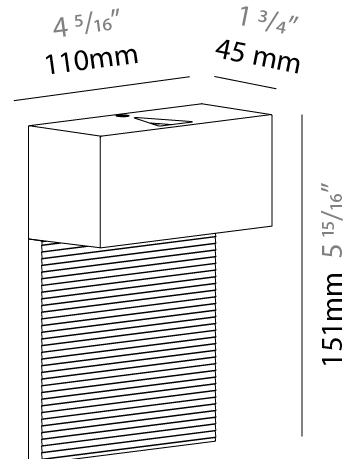

PROJECT	
TYPE	
SPECIFIER	
QUANTITY	
DATE	

CARTELLO STANDARD SURFACE

D93122

base number

1. To build a product code in our configurator select the specify button on the base model # product page
2. To build a manual product code on this datasheet choose from the options listed below in blue font and add the suffix to the base model #

GENERAL

Series: Cartello
Subseries: Cartello Standard
Partner: Milan
Division: Design
Installation: Surface
Product Type: Wall Surface
Mounting Location: Wall
Light Distribution: Direct / Indirect

PHYSICAL

Shape: Rectangle
Length (mm): 110
Length (in): 4 ⁵/₁₆
Height (mm): 151
Depth (mm): 45
Height (in): 5 ¹⁵/₁₆
Depth (in): 1 ³/₄
Extension (mm): 45
Extension (in): 1 ³/₄
Weight (kg): 0.3
Weight (lbs): 0.599
Fixture Finish: Metallic Gray
Fixture Material: Aluminum

ELECTRICAL

Number of Lamps: 2
Lamp Type: LED
Max. Wattage Per Lamp (W): 4
Dimming: Electronic Low Voltage Dimming
Input Voltage (V): 120Vac Direct Line

LED

Number of LEDs: 2
Color Temperature (°K): 3000
Max. Delivered Lumen (lm): 600
CRI: >80 CRI

OPTICAL

RATINGS AND CERTIFICATIONS

Certified By: CSA Certified to UL and CSA Standards
IP rating: IP20