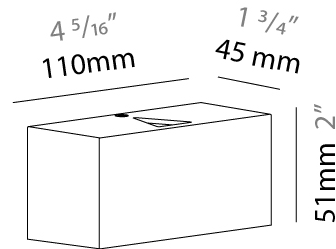

PROJECT	_____
TYPE	_____
SPECIFIER	_____
QUANTITY	_____
DATE	_____

CARTELLO STANDARD SURFACE

D93123

base number

1. To build a product code in our configurator select the specify button on the base model # product page
2. To build a manual product code on this datasheet choose from the options listed below in blue font and add the suffix to the base model #

GENERAL

Series: Cartello
Subseries: Cartello Standard
Partner: Milan
Division: Design
Installation: Surface
Product Type: Wall Surface
Mounting Location: Wall
Light Distribution: Direct / Indirect

PHYSICAL

Shape: Rectangle
Length (mm): 110
Length (in): 4 ⁵/₁₆
Height (mm): 51
Depth (mm): 45
Height (in): 2
Depth (in): 1 ³/₄
Extension (mm): 45
Extension (in): 1 ³/₄
Weight (kg): 0.3
Weight (lbs): 0.599
Fixture Finish: Metallic Gray
Fixture Material: Aluminum

ELECTRICAL

Number of Lamps: 2
Lamp Type: LED
Max. Wattage Per Lamp (W): 4
Dimming: Electronic Low Voltage Dimming
Input Voltage (V): 120Vac Direct Line

LED

Number of LEDs: 2
Color Temperature (°K): 3000
Max. Delivered Lumen (lm): 600
CRI: >80 CRI

OPTICAL

RATINGS AND CERTIFICATIONS

Certified By: CSA Certified to UL and CSA Standards
IP rating: IP20

J-Box cover plate included