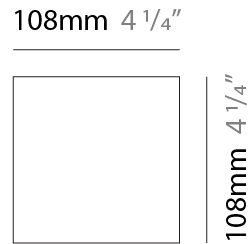

PROJECT	_____
TYPE	_____
SPECIFIER	_____
QUANTITY	_____
DATE	_____

CARTELLO STANDARD SURFACE

D93123

base number

1. To build a product code in our configurator select the specify button on the base model # product page
2. To build a manual product code on this datasheet choose from the options listed below in blue font and add the suffix to the base model #

GENERAL

Series: Cartello
Subseries: Cartello Standard
Brand: Milan
Division: Design
Mounting Type: Surface
Mounting Location: Wall
Subcategory: Up/Down Light

PHYSICAL

Shape: Rectangle
Length (mm): 110
Length (in): 4 ⁵/₁₆
Height (mm): 51
Depth (mm): 45
Height (in): 2
Depth (in): 1 ³/₄
Extension (mm): 45
Extension (in): 1 ³/₄
Light Distribution: Direct / Indirect
Weight (kg): 0.3
Weight (lbs): 0.599
Fixture Finish: Metallic Gray
Fixture Material: Aluminum

ELECTRICAL

Number of Lamps: 2
Lamp Type: LED
Max. Wattage Per Lamp (W): 4
Dimming: Electronic Low Voltage Dimming
Input Voltage (V): 120Vac Direct Line

LED

Number of LEDs: 2
Color Temperature (°K): 3000
Max. Delivered Lumen (lm): 600
CRI: >80 CRI

OPTICAL

RATINGS AND CERTIFICATIONS

Certified By: CSA Certified to UL and CSA Standards
IP rating: IP20

J-Box cover plate included