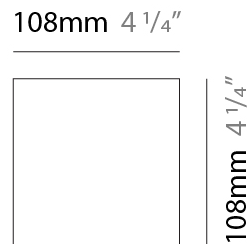

PROJECT	_____
TYPE	_____
SPECIFIER	_____
QUANTITY	_____
DATE	_____

CARTELLO STANDARD SURFACE

D93123

base number

1. To build a product code in our configurator select the specify button on the base model # product page
2. To build a manual product code on this datasheet choose from the options listed below in blue font and add the suffix to the base model #

GENERAL

Series: Cartello
Subseries: Cartello Standard
Partner: Milan
Division: Design
Installation: Surface
Product Type: Wall Surface
Mounting Location: Wall
Light Distribution: Direct / Indirect

PHYSICAL

Shape: Rectangle
Length (mm): 110
Length (in): 4 ⁵/₁₆
Height (mm): 51
Depth (mm): 45
Height (in): 2
Depth (in): 1 ³/₄
Extension (mm): 45
Extension (in): 1 ³/₄
Weight (kg): 0.3
Weight (lbs): 0.599
Fixture Finish: Metallic Gray
Fixture Material: Aluminum

ELECTRICAL

Number of Lamps: 2
Lamp Type: LED
Max. Wattage Per Lamp (W): 4
Dimming: Electronic Low Voltage Dimming
Input Voltage (V): 120Vac Direct Line

LED

Number of LEDs: 2
Color Temperature (°K): 3000
Max. Delivered Lumen (lm): 600
CRI: >80 CRI

OPTICAL

RATINGS AND CERTIFICATIONS

Certified By: CSA Certified to UL and CSA Standards
IP rating: IP20

J-Box cover plate included