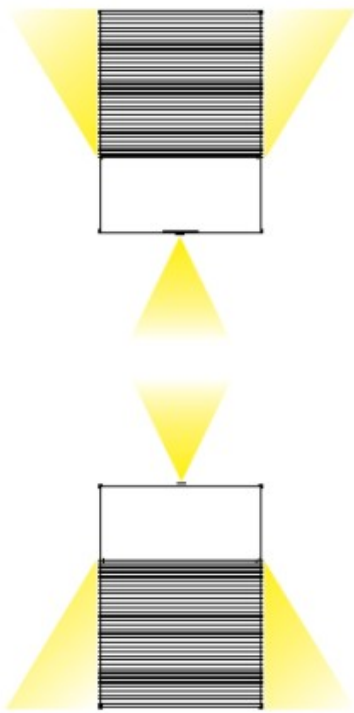

CARTELLO STANDARD SURFACE

D93122

PROJECT	
TYPE	
SPECIFIER	
QUANTITY	
DATE	

D