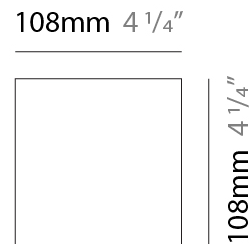

PROJECT	_____
TYPE	_____
SPECIFIER	_____
QUANTITY	_____
DATE	_____

CARTELLO STANDARD SURFACE

D93040

base number

1. To build a product code in our configurator select the specify button on the base model # product page
2. To build a manual product code on this datasheet choose from the options listed below in blue font and add the suffix to the base model #

GENERAL

Series: Cartello
Subseries: Cartello Standard
Partner: Milan
Division: Design
Installation: Surface
Product Type: Wall Surface
Mounting Location: Wall
Light Distribution: Direct / Indirect

PHYSICAL

Shape: Rectangle
Length (mm): 110
Length (in): 4 ⁵/₁₆
Height (mm): 51
Height (in): 2
Extension (mm): 45
Extension (in): 1 ³/₄
Weight (kg): 0.41
Weight (lbs): 0.9
Fixture Finish: Metallic Gray
Fixture Material: Aluminum

ELECTRICAL

Number of Lamps: 1
Lamp Type: LED Retrofit
Lamp Shape: T4
Bulb Included: Bulb Not Included
Total Output Wattage (W): 3
Max. Wattage Per Lamp (W): 3
Lamp Base: G9
Input Voltage (V): 120

LED

OPTICAL

RATINGS AND CERTIFICATIONS

Certified By: CSA Certified to UL and CSA Standards
IP rating: IP20

J-Box cover plate included